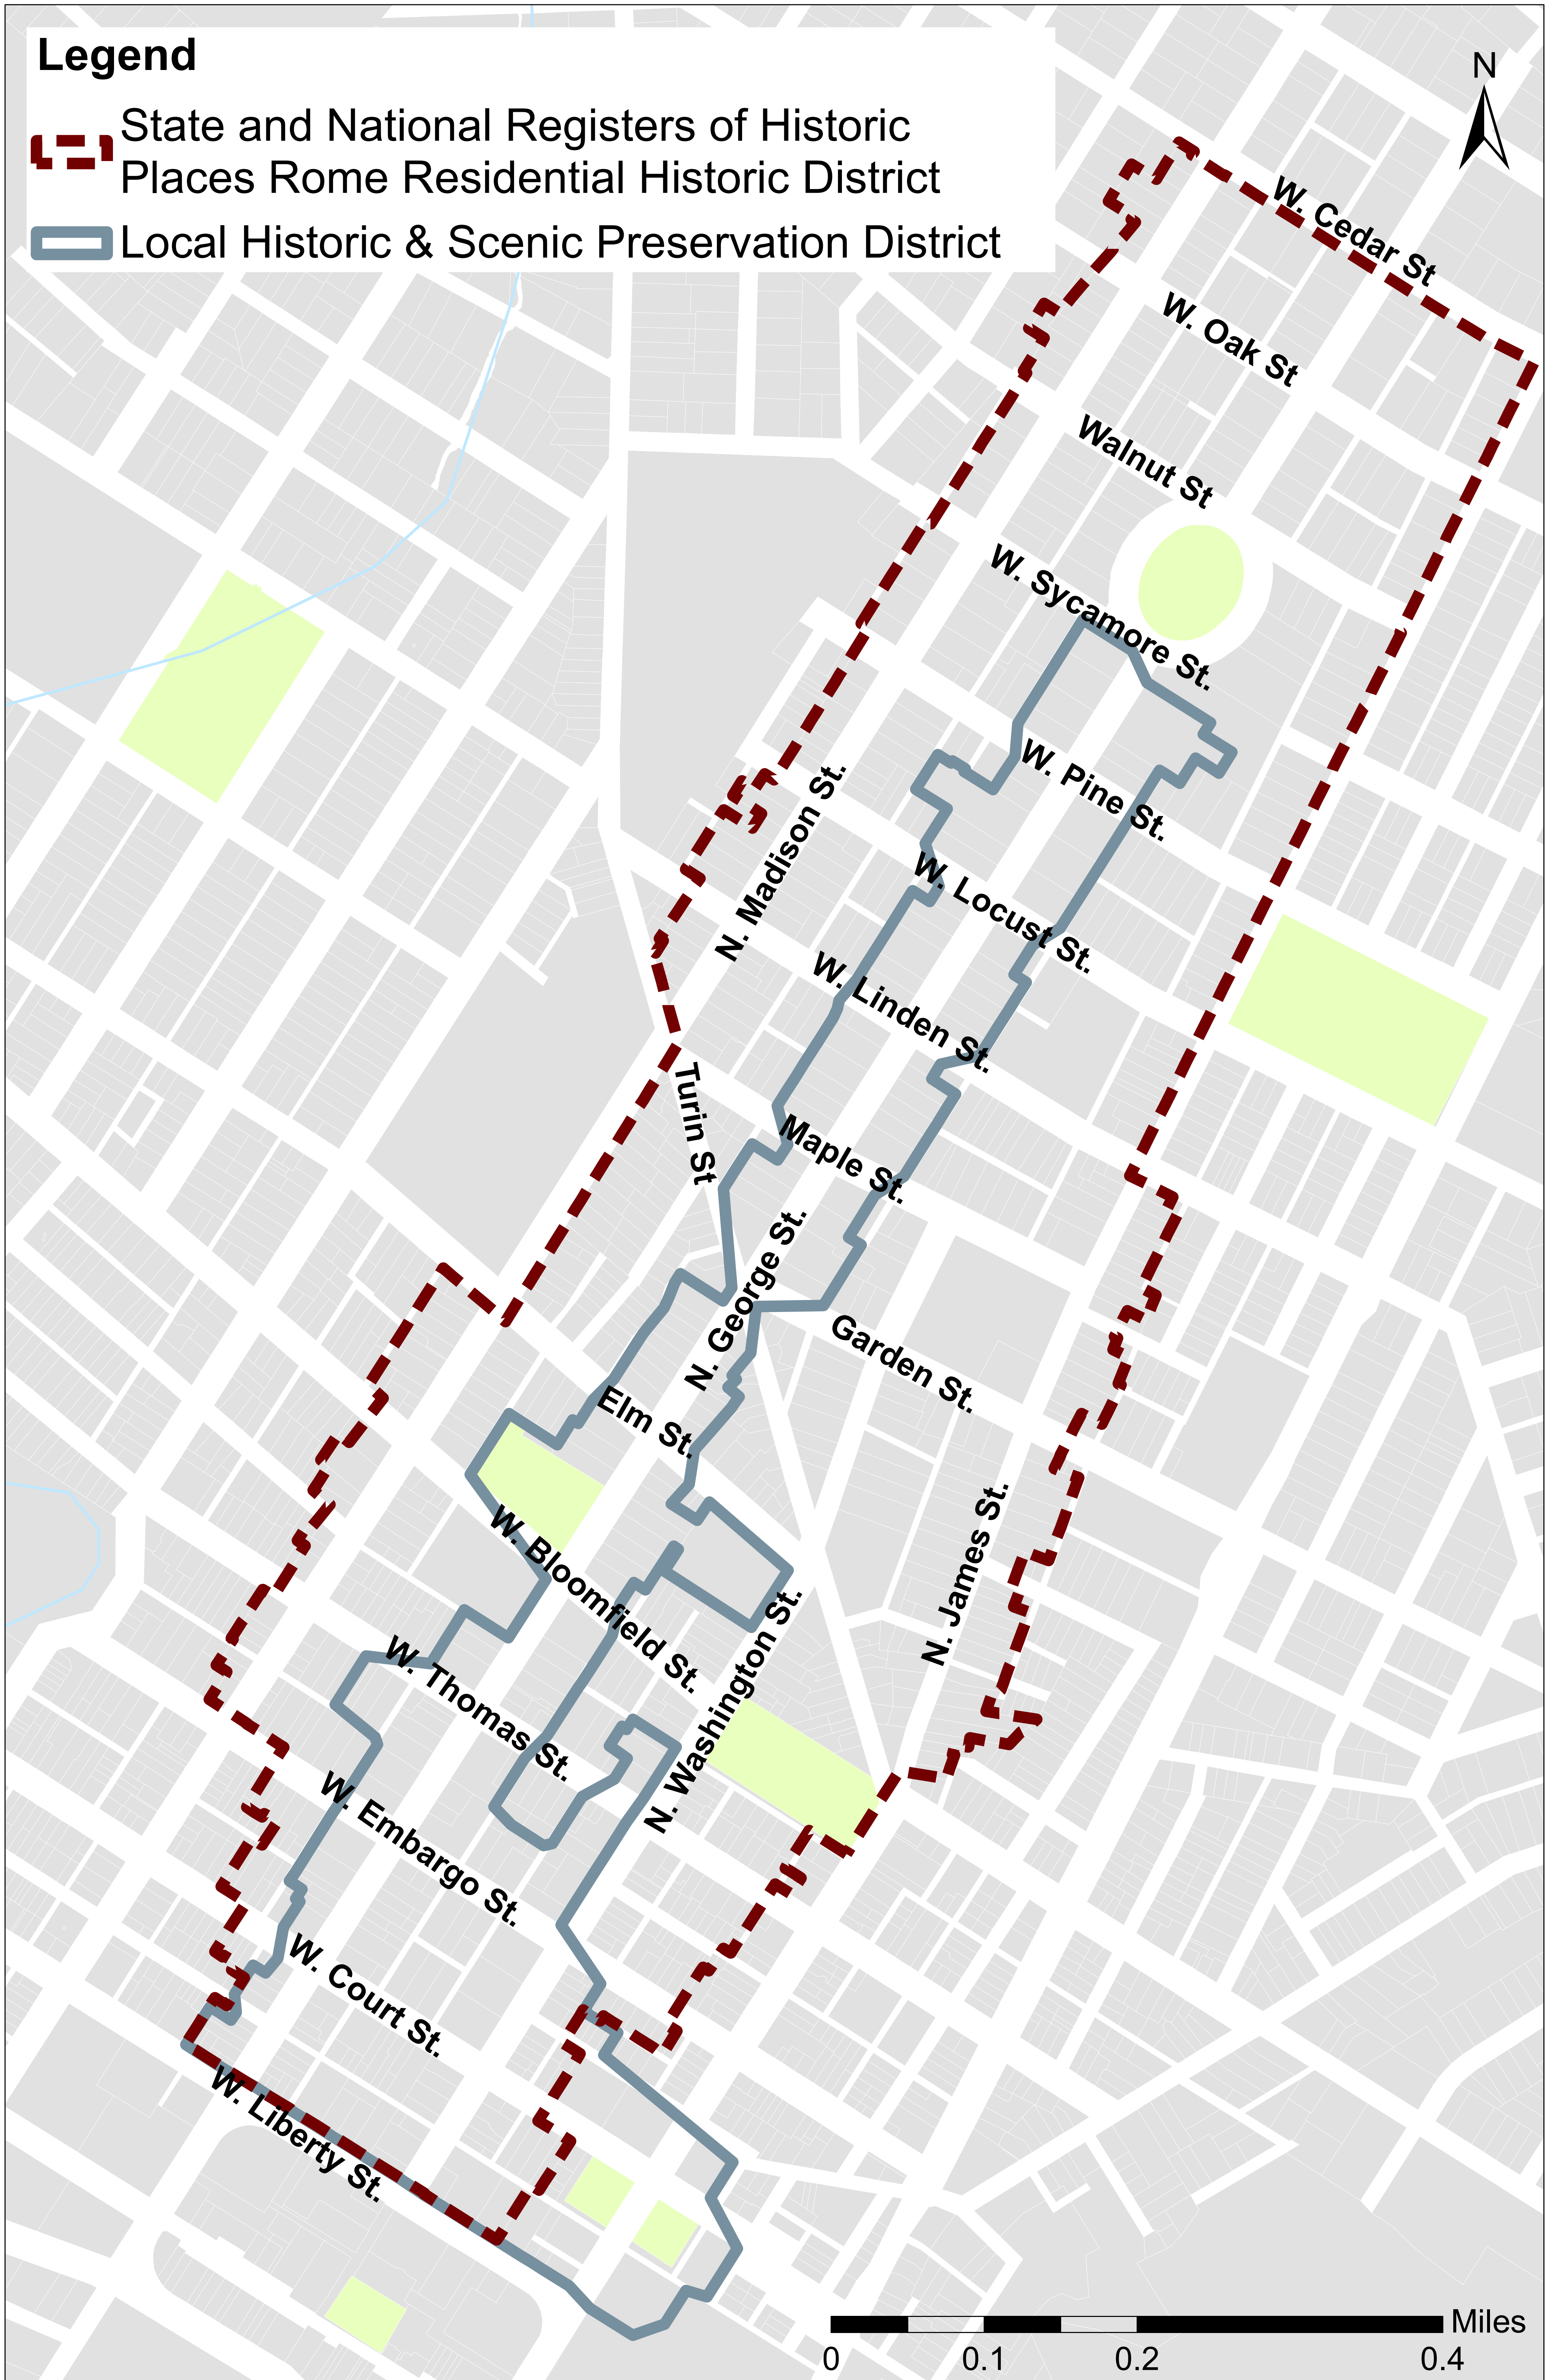

Legend

-  State and National Registers of Historic Places Rome Residential Historic District
-  Local Historic & Scenic Preservation District

0 0.1 0.2 0.4 Miles